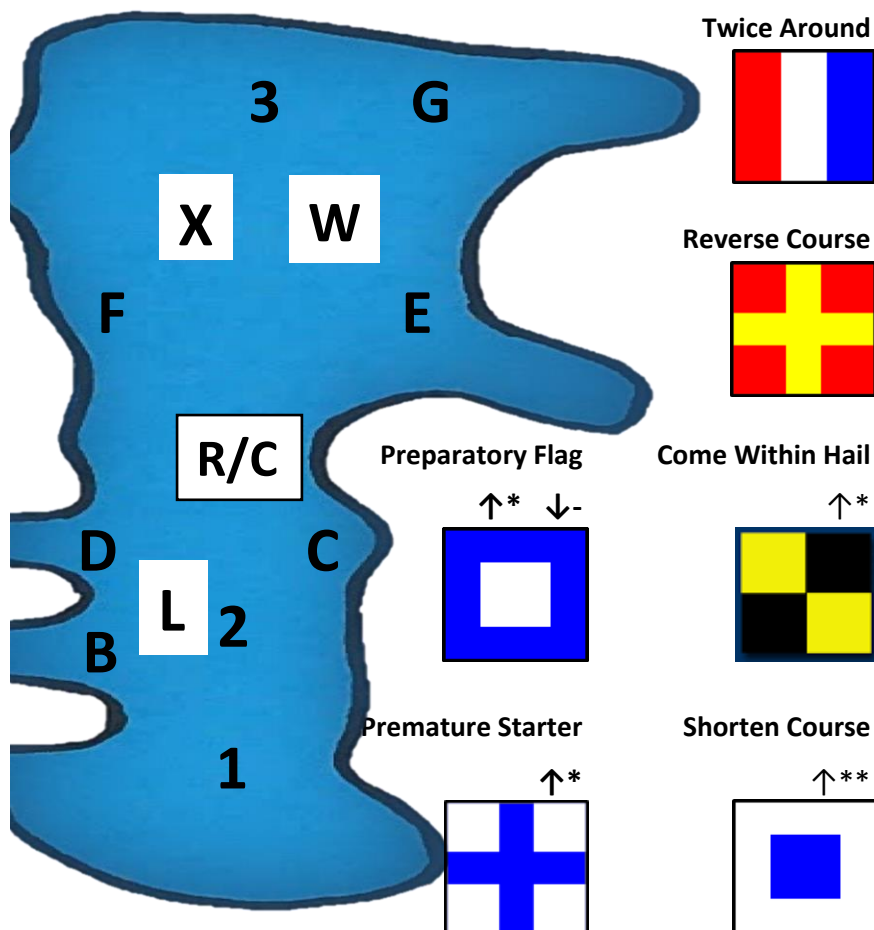

Lake Mission Viejo Yacht Club

Course Chart - 19 Feb 2020

STARTING PROCEDURE:

- Multiple Sounds - Warning
- Class Flag Up - 1 Sound - 3 Minutes
- Prep. Flag Up - 1 Sound - 2 Minutes
- Prep. Flag Down - 1 Sound - 1 Minute
- Class Flag Down - 1 Sound - START

MARKS:

- W and L are Orange Balls
- X is an Orange Flag
- All others are white spar buoys
- Round all marks to Port

FLAGS:

1	X	15	W	29	E	43	G
2	X-L	16	W-L	30	E-L	44	G-1
3	X-D	17	W-D	31	E-D	45	G-D
4	X-B	18	W-B	32	E-B	46	G-B
5	X-L-X	19	W-L-W	33	E-L-E	47	G-F-G
6	X-D-X	20	W-D-W	34	E-D-E	48	G-D-G
7	X-B-X	21	W-B-W	35	E-B-E	49	G-B-G
8	X-F-L	22	W-F-L	36	E-F-L	50	G-F-L-G-L
9	X-F-L-X-L	23	W-F-L-W-L	37	E-F-L-E-L	51	G-F-D-G-D
10	X-F-D-X-D	24	W-F-D-W-D	38	E-F-D-E-D	52	G-F-B-G-B
11	X-F-B-X-B	25	W-F-B-W-B	39	E-F-B-E-B	53	G-2
12	F	26	3-1	40	3-F-2	54	3-F-2-3-2
13	F-C	27	3-2	41	3-1-3	55	3-F-1-3-1
14	F-D-C-F-C	28	3-F-1	42	3-2-3	56	R/C-HAIL