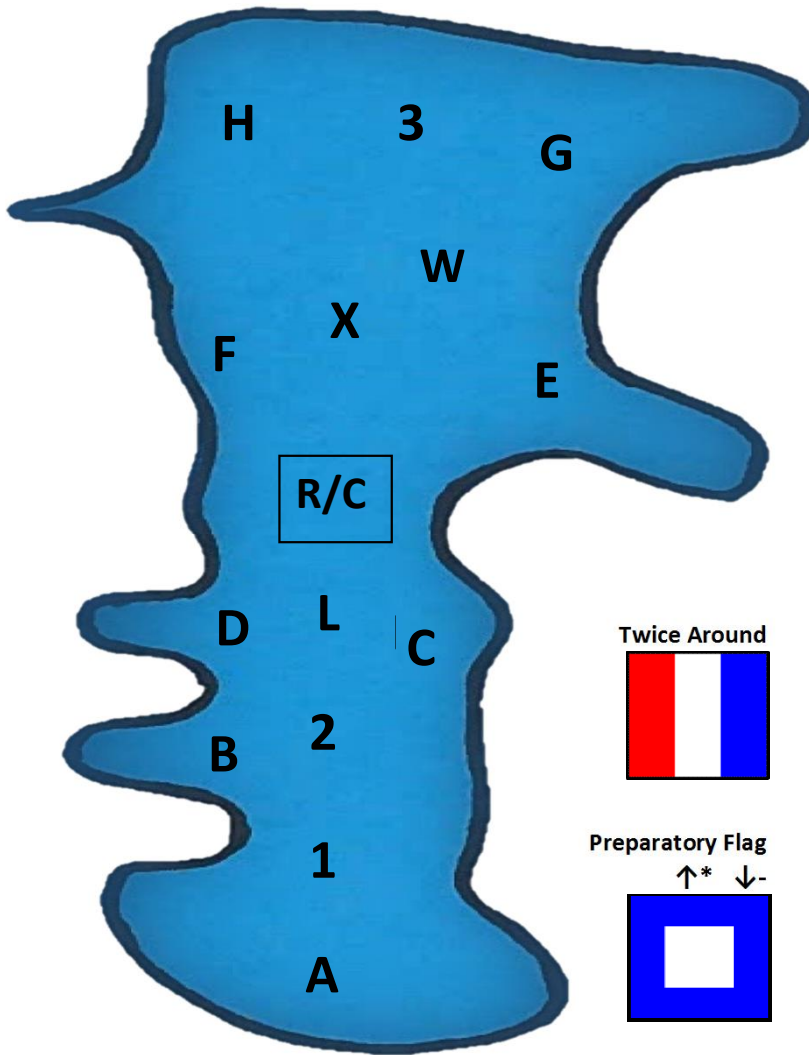

Lake Mission Viejo Yacht Club

Course Chart - 1/1/2017

STARTING PROCEDURE:

- Multiple Sounds - Warning
- Class Flag Up - 1 Sound - 3 Minutes
- Prep. Flag Up - 1 Sound - 2 Minutes
- Prep. Flag Down - 1 Sound - 1 Minute
- Class Flag Down - 1 Sound - START

MARKS:

- W and L are Orange Balls
- X is an Orange Flag
- All others are white spar buoys
- Round all marks to Port

FLAGS:

<p>Twice Around</p>	<p>Reverse Course</p>	<p>Postponement</p> <p>↑** ↓*</p>	<p>General Recall</p> <p>↑** ↓*</p>
<p>Preparatory Flag</p> <p>↑* ↓-</p>	<p>Premature Starter</p> <p>↑*</p>	<p>Shorten Course</p> <p>↑**</p>	<p>Come Within Hail</p> <p>↑*</p>

1	X	15	W	29	E	43	G
2	X-L	16	W-L	30	E-L	44	G-L
3	X-D	17	W-D	31	E-D	45	G-D
4	X-B	18	W-B	32	E-B	46	G-B
5	X-L-X	19	W-L-W	33	E-L-E	47	G-F-G
6	X-D-X	20	W-D-W	34	E-D-E	48	G-D-G
7	X-B-X	21	W-B-W	35	E-B-E	49	G-B-G
8	X-F-L-X-L	22	W-F-L-W-L	36	E-F-L-E-L	50	G-F-L-G-L
9	X-F-D-X-D	23	W-F-D-W-D	37	E-F-D-E-D	51	G-F-D-G-D
10	X-F-B-X-B	24	W-F-B-W-B	38	E-F-B-E-B	52	G-F-B-G-B
11	H	25	F	39	3	53	3-1-3
12	H-C	26	F-C	40	3-2	54	3-F-2-3-2
13	H-2	27	F-C-F	41	3-1	55	3-F-1-3-1
14	H-C-H	28	F-D-C-F-C	42	3-2-3	56	R/C-HAIL